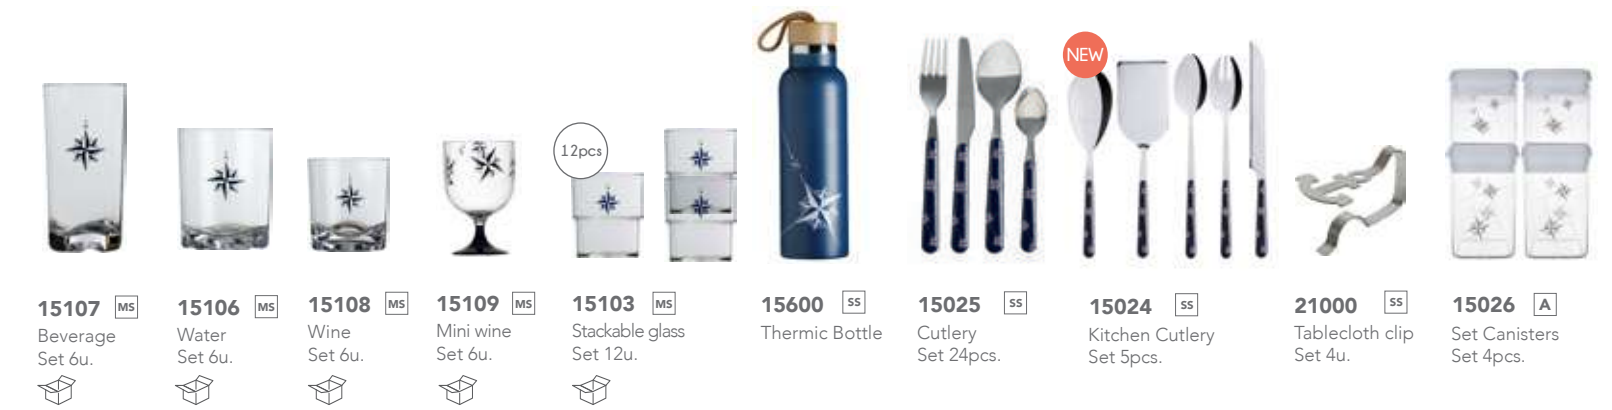

NORTHWIND

Melamine TABLEWARE

METYLSTIRENE MS	BREAK RESISTANT	HANDWASH RECOMMENDED	BPA FREE	ECOZEN E	BREAK RESISTANT	DISHWASHER SAFE	MICROWAVE SAFE	STAIN RESISTANT	100% RECYCLABLE	BPA FREE	ACRYLIC A	BREAK RESISTANT	HANDWASH RECOMMENDED	BPA FREE	STAINLESS STEEL SS	NO OXID	EASY CLEAN	DURABLE