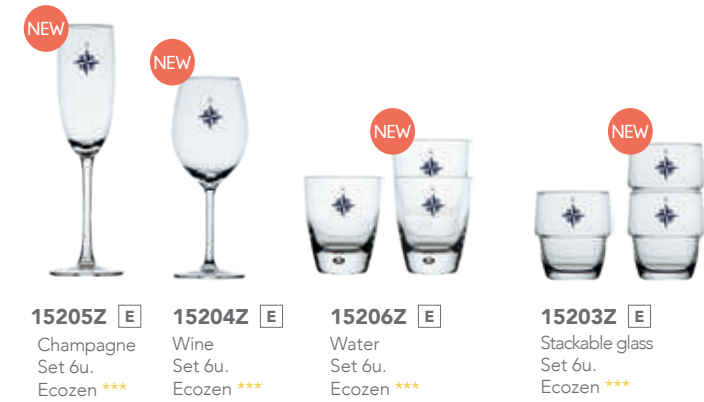

NORTHWIND

Melamine TABLEWARE

METYLSTIRENE MS	BREAK RESISTANT	HANDWASH RECOMMENDED	BPA FREE	ECOZEN E	BREAK RESISTANT	DISHWASHER SAFE	MICROWAVE SAFE	STAIN RESISTANT	100% RECYCLABLE	BPA FREE	ACRYLIC A	BREAK RESISTANT	HANDWASH RECOMMENDED	BPA FREE	STAINLESS STEEL SS	NO OXID	EASY CLEAN	DURABLE