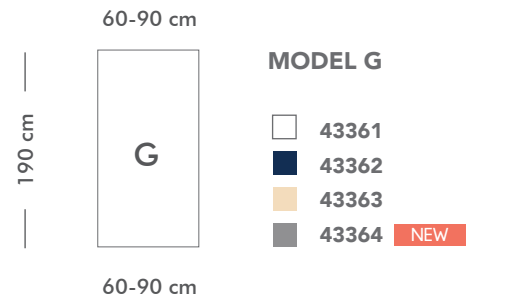

ELASTIC SHEETS

Cabin Room

FITS ANY BED

COTTON 96% + ELASTAN 4%
Fresh & Soft

NEW COLOR