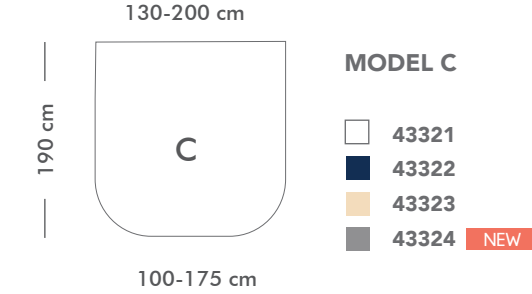

ELASTIC SHEETS

Cabin Room

FITS ANY BED

COTTON 96% + ELASTAN 4%
Fresh & Soft

NEW COLOR