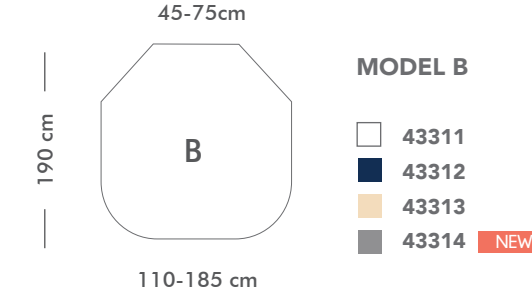

ELASTIC SHEETS

Cabin Room

FITS ANY BED

COTTON 96% + ELASTAN 4%
Fresh & Soft

NEW COLOR