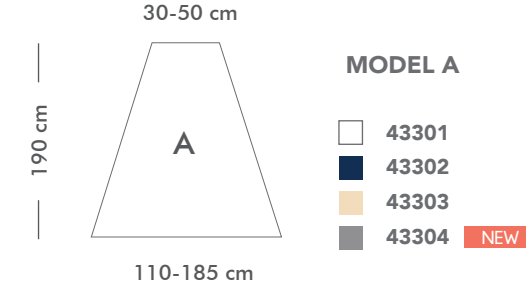

ELASTIC SHEETS

Cabin Room

FITS ANY BED

COTTON 96% + ELASTAN 4%
Fresh & Soft

NEW COLOR