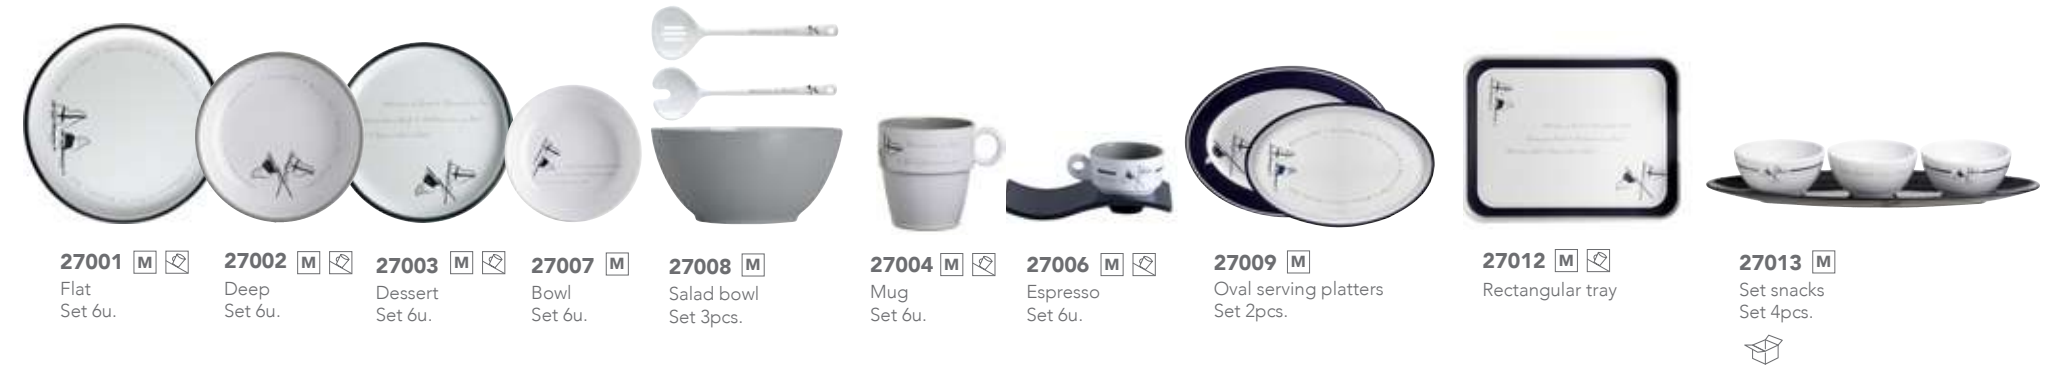

TABLEWARE

WELCOME ON BOARD

NONSLIP

27001 M Flat Set 6u.
27002 M Deep Set 6u.
27003 M Dessert Set 6u.
27007 M Bowl Set 6u.
27008 M Salad bowl Set 3pcs.
27004 M Mug Set 6u.
27006 M Espresso Set 6u.
27009 M Oval serving platters Set 2pcs.
27012 M Rectangular tray
27013 M Set snacks Set 4pcs.