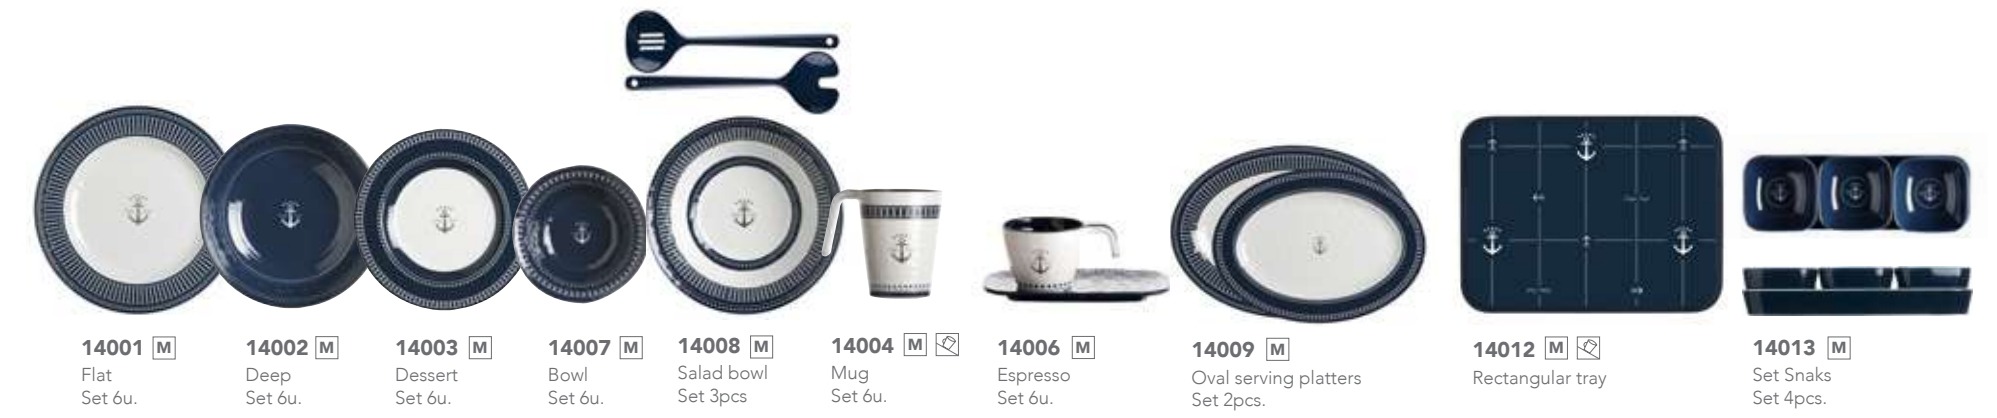

14001 Flat Set 6u.
14002 Deep Set 6u.
14003 Dessert Set 6u.
14007 Bowl Set 6u.
14008 Salad bowl Set 3pcs.
14004 Mug Set 6u.
14006 Espresso Set 6u.
14009 Oval serving platters Set 2pcs.
14012 Rectangular tray
14013 Set Snaks Set 4pcs.