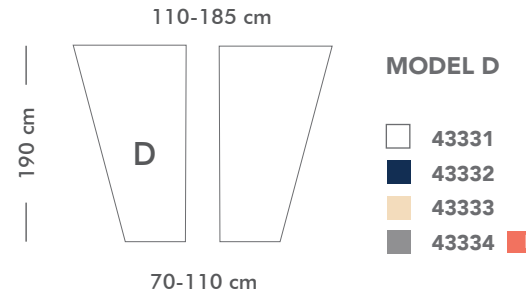

ELASTIC SHEETS

Cabin Room

FITS ANY BED

COTTON 96% + ELASTAN 4%
Fresh & Soft

NEW COLOR