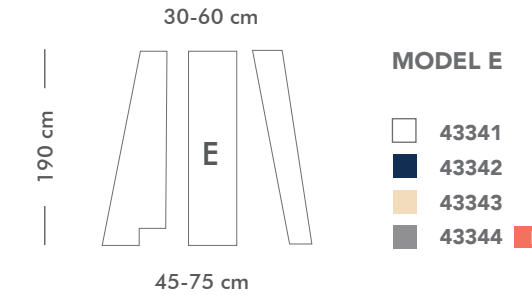

ELASTIC SHEETS

Cabin Room

FITS ANY BED

COTTON 96% + ELASTAN 4%
Fresh & Soft

NEW COLOR