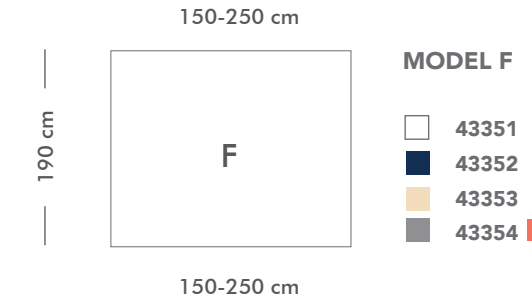

ELASTIC SHEETS

Cabin Room

FITS ANY BED

COTTON 96% + ELASTAN 4%
Fresh & Soft

NEW COLOR