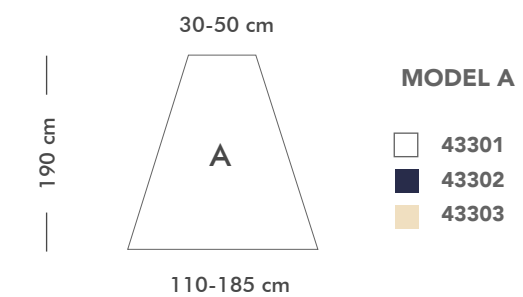

ELASTIC SHEETS

Cotton 96% *Elastan* 4%