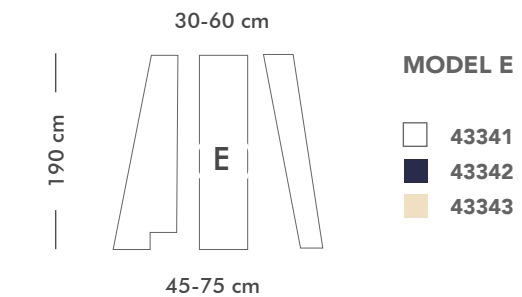

ELASTIC SHEETS

Cotton 96% *Elastan* 4%