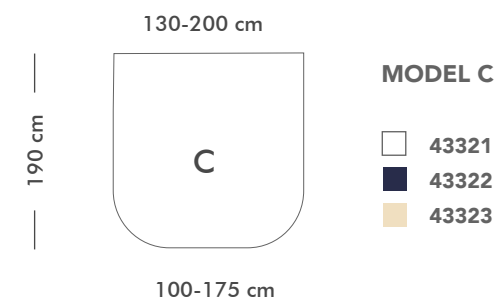

ELASTIC SHEETS

Cotton 96% *Elastan* 4%