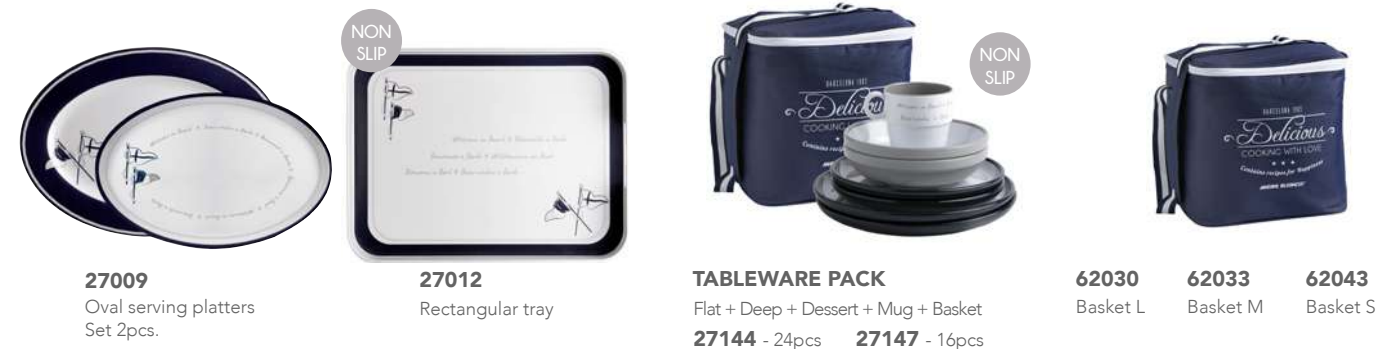

\* Bottle & Pitcher from Bahamas Collection are made in MS

Welcome on Board  
BOAT TABLEWARE  
Classic marine

100% MELAMINE  
DISHWASHER Safe  
BPA Free

**27001** Flat Set 6u.  
**27002** Deep Set 6u.  
**27003** Dessert Set 6u.  
**27007** Bowl Set 6u.  
**27008** Salad bowl + Serve cutlery Set 3pcs.  
**27004** Mug Set 6u.  
**27006** Espresso Set 6u.  
**27013** Set snacks Set 4pcs.