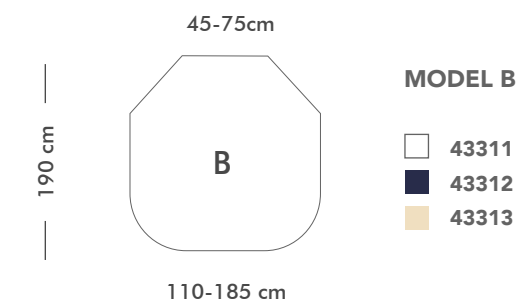

ELASTIC SHEETS

Cotton 96% *Elastan* 4%