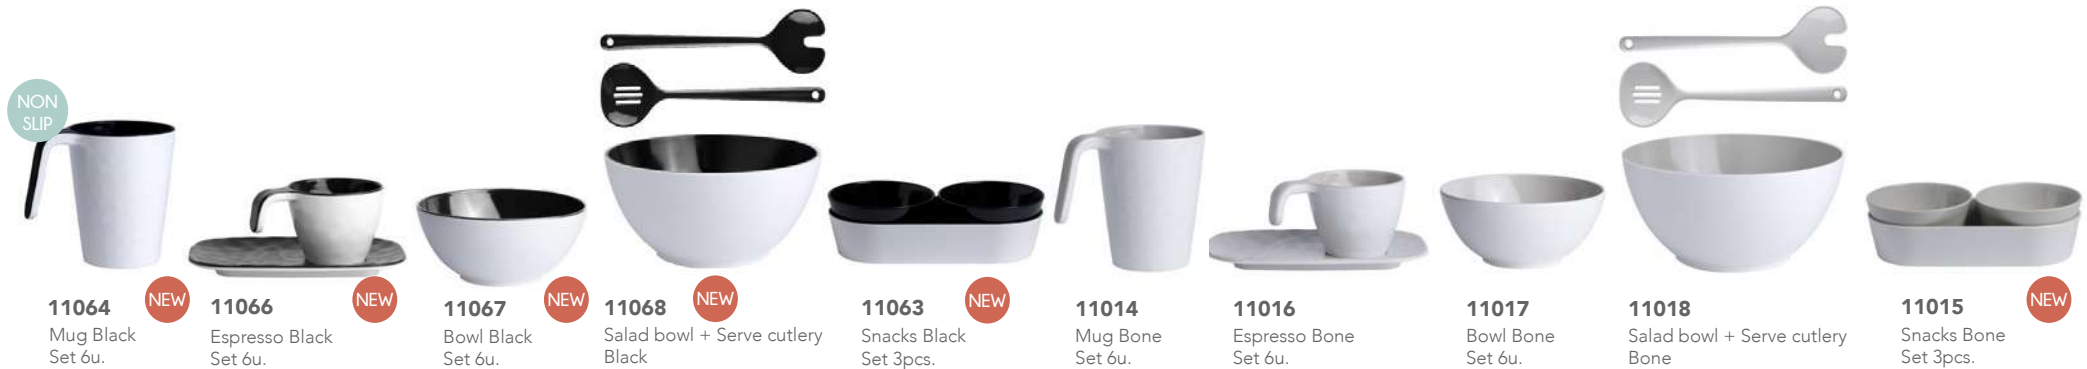

\* Bottle & Pitcher from Bahamas Collection are made in MS

Summer  
BOAT TABLEWARE  
Color life

100%  
MELAMINE  
DISHWASHER  
Safe  
BPA Free

**11054** NEW Mug Mustard Set 6u.  
**11056** NEW Espresso Mustard Set 6u.  
**11057** NEW Bowl Mustard Set 6u.  
**11058** NEW Salad bowl + Serve cutlery Mustard  
**11053** NEW Snacks Mustard Set 3pcs.