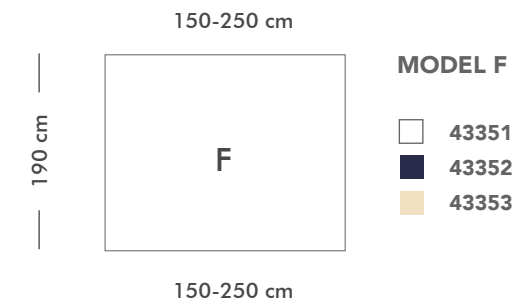

ELASTIC SHEETS

Cotton 96% *Elastan* 4%