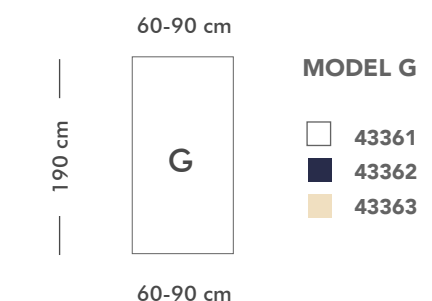

ELASTIC SHEETS

Cotton 96% *Elastan* 4%