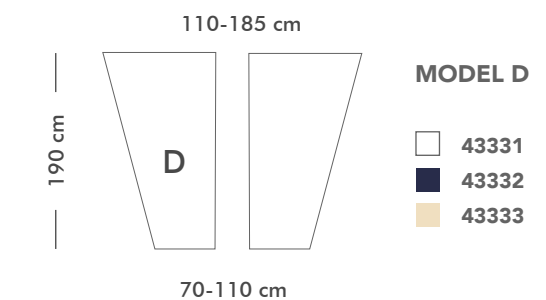

ELASTIC SHEETS

Cotton 96% *Elastan* 4%