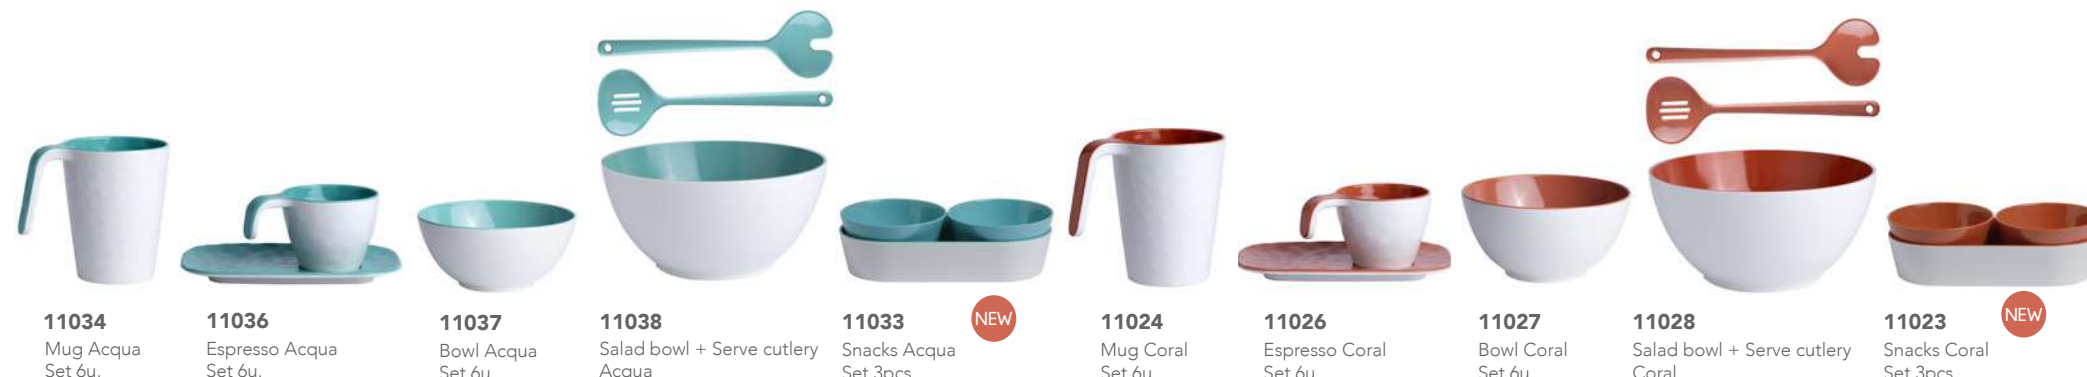

11064 NEW Mug Black Set 6u.
11066 NEW Espresso Black Set 6u.
11067 NEW Bowl Black Set 6u.
11068 NEW Salad bowl + Serve cutlery Black
11063 NEW Snacks Black Set 3pcs.
11014 Mug Bone Set 6u.
11016 Espresso Bone Set 6u.
11017 Bowl Bone Set 6u.
11018 Salad bowl + Serve cutlery Bone
11015 NEW Snacks Bone Set 3pcs.