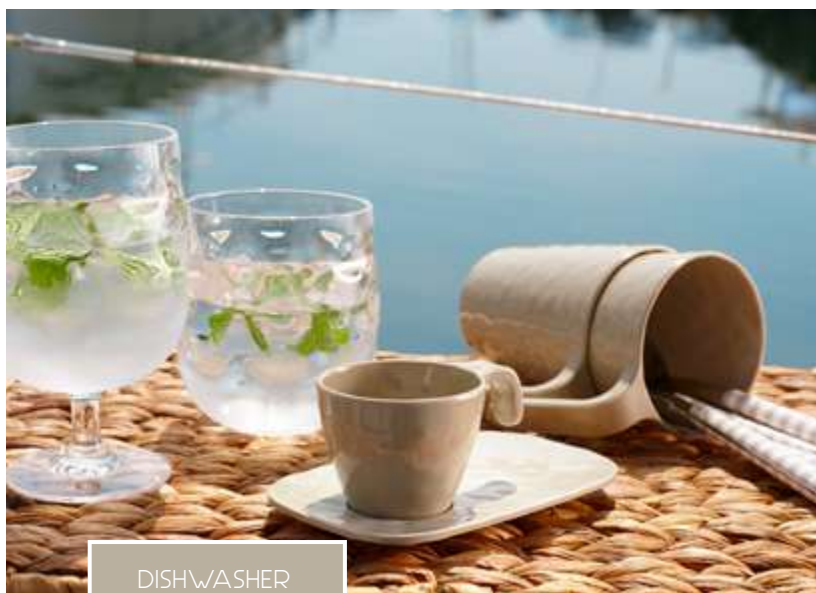

 **35204**
Wine Ice
Set 12u.

 **35206**
Water Ice
Set 12u.

Limited edition

 **16616**
Water Smoke
Set 6u.

 **16615**
Champagne
Smoke
Set 6u.

 **16614**
Wine Smoke
Set 6u.

DISHWASHER
SAFE

100%
MELAMINE