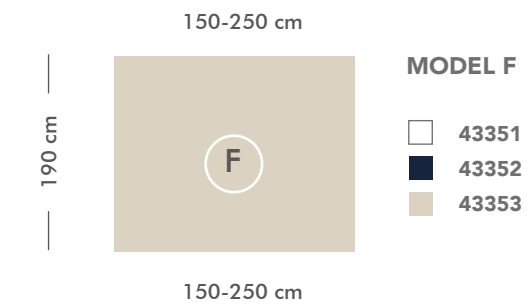

LINEN
ELASTIC
Cotton Sheets

3 COLORS AVAILABLES
IN 7 DIFFERENT SIZES

MATERIAL:
96% COTTON AND 4% ELASTAN

Attention!
YOU HAVE +/- 25%
OF ELASTICITY

LINEN

SANTORINI
Top Quality Cotton

NEW TOWEL TEXTURES

53106
Ecu Anchors