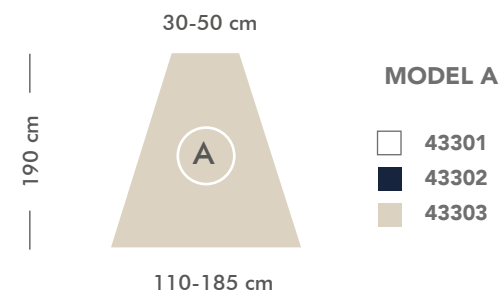

LINEN
ELASTIC
Cotton Sheets