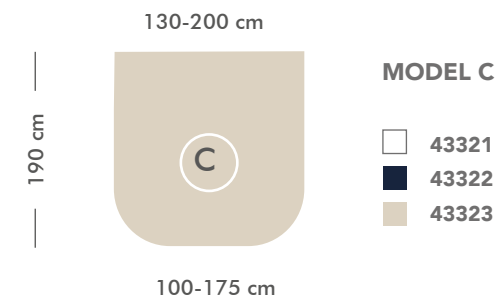

LINEN
ELASTIC
Cotton Sheets