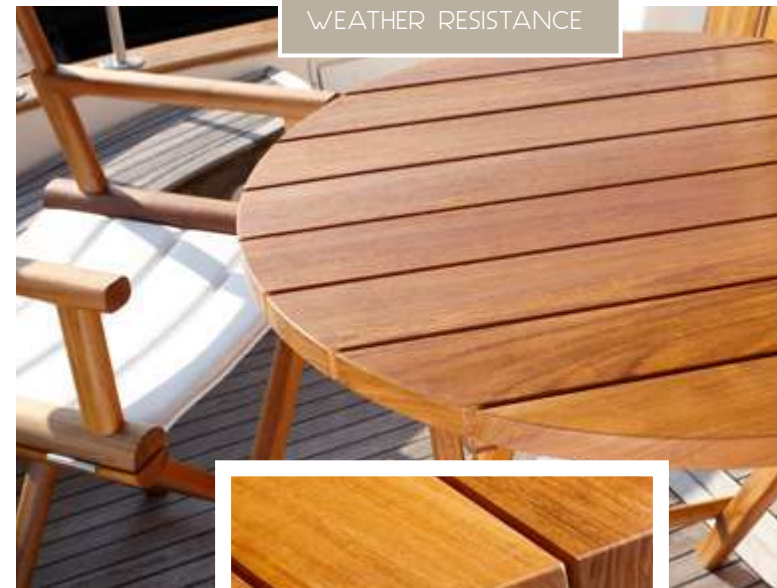

63901
Replacement
canvas Ecu

63001AZ
Blue Navy

63901AZ
Replacement
canvas Blue Navy

FINEST FINISHING BY TRIPLE SANDING

FOLDING WINGS

LEGAL TEAK
WEATHER RESISTANCE

HIGH QUALITY
TEAK GRADE A

WATER REPELLENCY