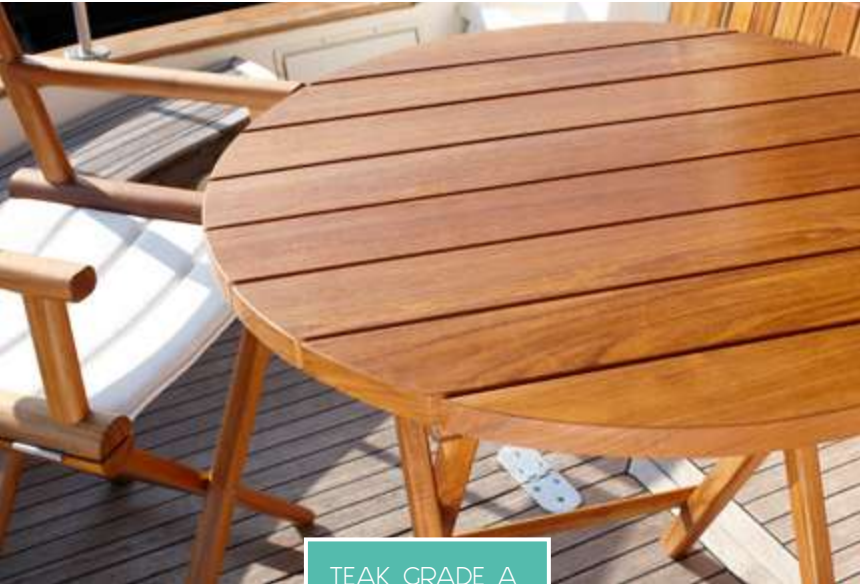

MARINE BUSINESS®
Melamine Tableware & Accessories

FEATURES
Designed for Boats

Non slip ↑

Synthetic Glass

- MS   
- POLYCARBONATE  
- TRITAN™ Non slip base   

Dishwasher Safe

MELAMINE  

PURE
MELAMINE

TEAK GRADE A

Handmade

WATERPROOF 

BREAK RESISTANT

TOP QUALITY FABRIC

NON SLIP ↑

Windproof

*Stainless
steel*