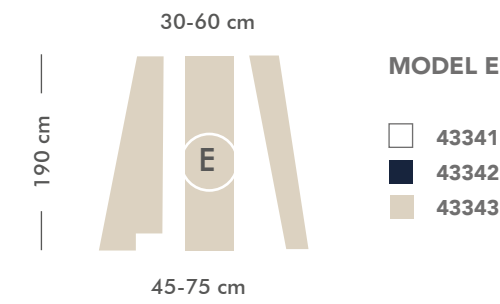

LINEN
ELASTIC
Cotton Sheets

3 COLORS AVAILABLES
IN 7 DIFFERENT SIZES

MATERIAL:
96% COTTON AND 4% ELASTAN

Attention!
YOU HAVE +/- 25%
OF ELASTICITY

LINEN

SANTORINI
Top Quality Cotton

NEW TOWEL TEXTURES

53106
Ecu Anchors