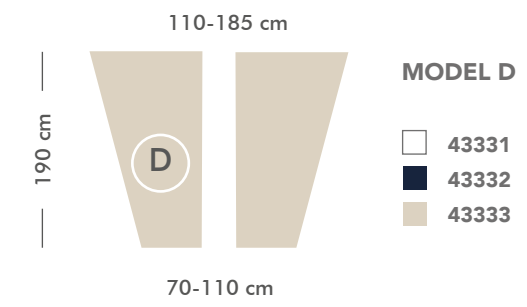

LINEN
ELASTIC
Cotton Sheets