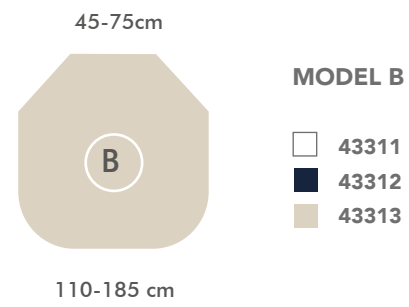

LINEN
ELASTIC
Cotton Sheets