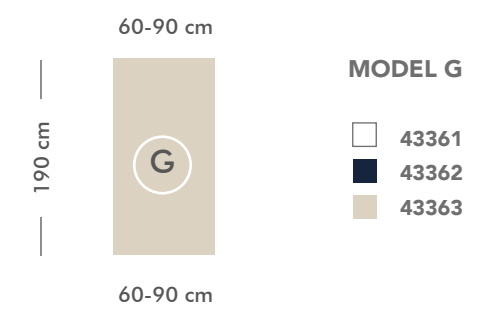

LINEN
ELASTIC
Cotton Sheets

3 COLORS AVAILABLES
IN 7 DIFFERENT SIZES

MATERIAL:
96% COTTON AND 4% ELASTAN

Attention!
YOU HAVE +/- 25%
OF ELASTICITY

LINEN

SANTORINI
Top Quality Cotton

NEW TOWEL TEXTURES

53106
Ecu Anchors