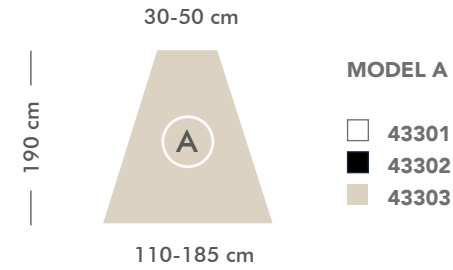

63022
Teak rectangular folding
table
80x60cm - H.75cm

63023
Teak rectangular folding
table
120x60cm - H.75cm

ELASTIC COTTON SHEET

FREE STYLE

50803 
Duvet Cover
Single Beige
100% Cotton
Cover: 150x240cm
Pillowcase: 90x45cm