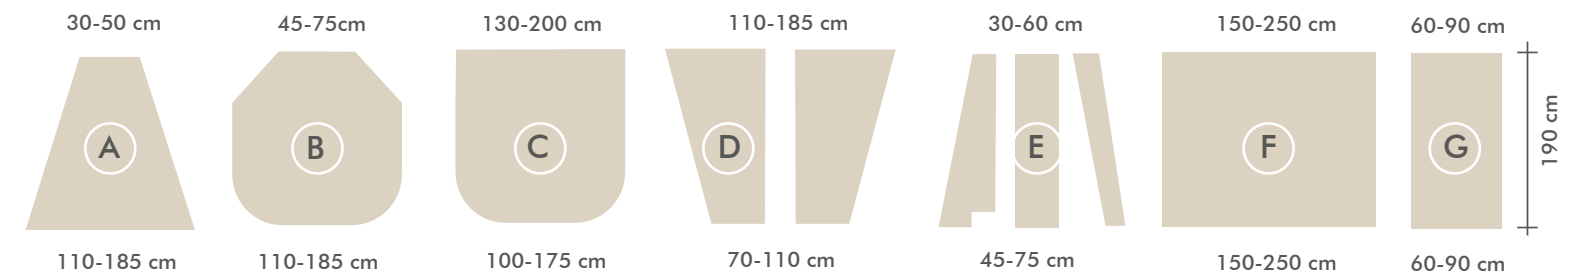

All types of beds and cabins for boats are found in the model of each sheet, which fits perfectly. Manufactured in 96% cotton and 4% elasthan with an elasticity of 25%. It also has an elastic band that adjusts to the mattress. Wrinkle-free, perfect beds always.

Comfort on board

Special boat linen to ensure the perfect bed.

Check the measurements of your mattress and pick the letter that fits your mattress size.

*Attention!
You have +/- 25%
of elasticity*

Seven different models available in blue, white and beige.