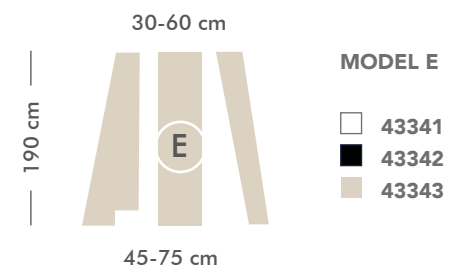

63022
Teak rectangular folding
table
80x60cm - H.75cm

63023
Teak rectangular folding
table
120x60cm - H.75cm

ELASTIC COTTON SHEET

FREE STYLE

50803 
Duvet Cover
Single Beige
100% Cotton
Cover: 150x240cm
Pillowcase: 90x45cm