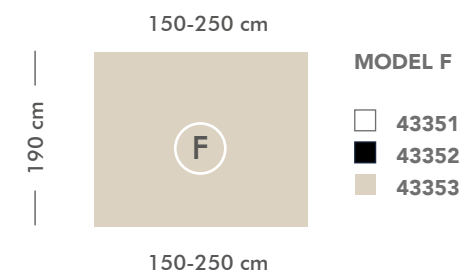

63022
Teak rectangular folding
table
80x60cm - H.75cm

63023
Teak rectangular folding
table
120x60cm - H.75cm

ELASTIC COTTON SHEET

FREE STYLE

50803 
Duvet Cover
Single Beige
100% Cotton
Cover: 150x240cm
Pillowcase: 90x45cm