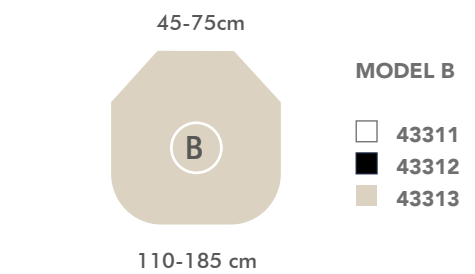

ELASTIC COTTON SHEET