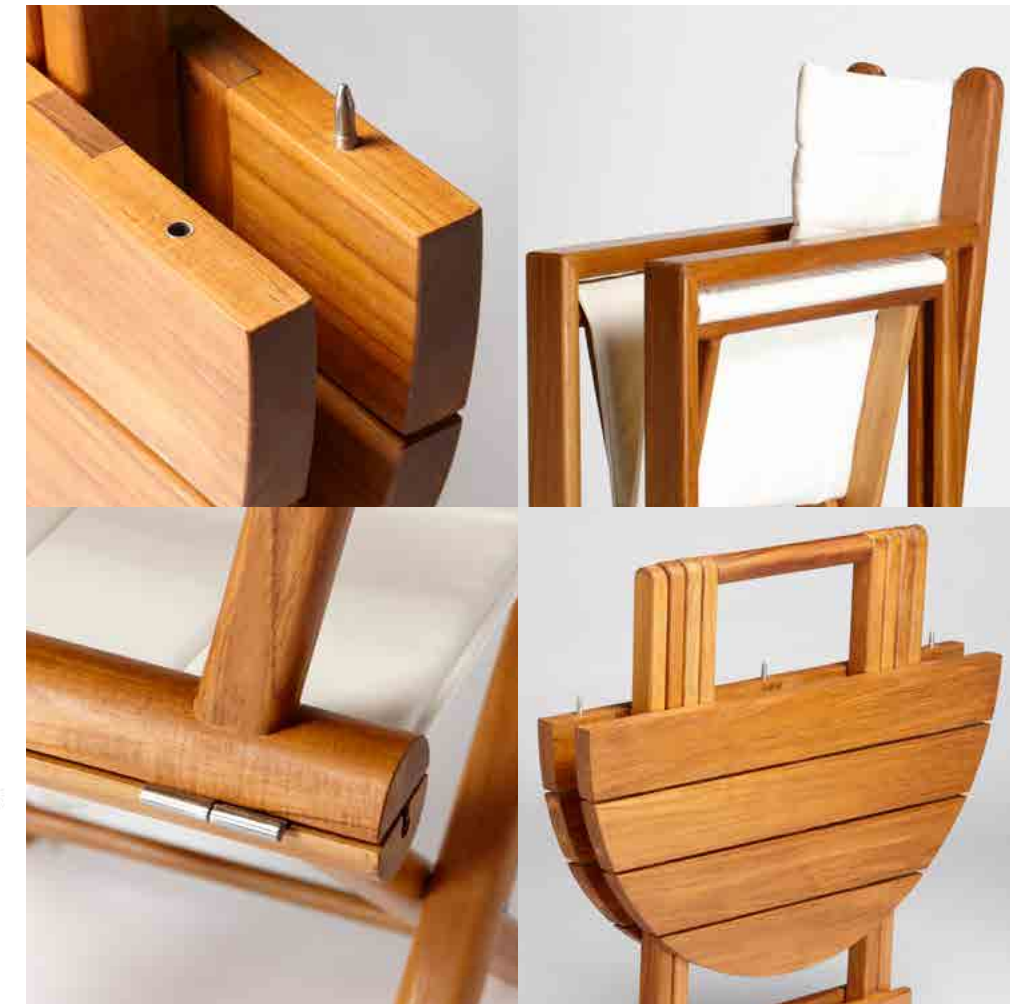

BORA-BORA

Relax and enjoy a collection of bags, toiletry bags and cool basket. Pick colors and sizes and prepare your sunny day in nautical style.

Time to relax

*Bags
Collection
with style*

TEAK

Tables and chairs collection are made using high quality legal teak and following the rules for the environment preservation
 High weathering resistance and excellent water repellency.
 The teak wood is manufactured with the finest finishing achieved by triple sanding made by hands.

High Quality Teak Grade A

*Double layer of
 Marine Grade oil
 UV Protection*

Four different folding tables

60x60 cm
 80x60 cm
 120x60 cm

Ø 80 cm

Table with wings

120x80 cm
 120x40 cm

ELASTIC COTTON SHEET

All types of beds and cabins for boats are found in the model of each sheet, which fits perfectly. Manufactured in 96% cotton and 4% elasthan with an elasticity of 25%. It also has an elastic band that adjusts to the mattress. Wrinkle-free, perfect beds always.