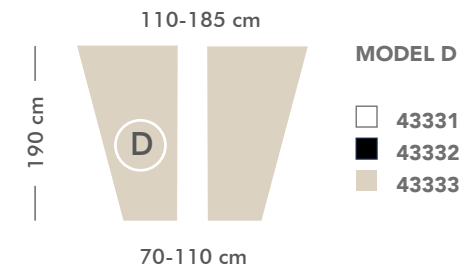

63022
Teak rectangular folding
table
80x60cm - H.75cm

63023
Teak rectangular folding
table
120x60cm - H.75cm

ELASTIC COTTON SHEET

FREE STYLE

50803 
Duvet Cover
Single Beige
100% Cotton
Cover: 150x240cm
Pillowcase: 90x45cm