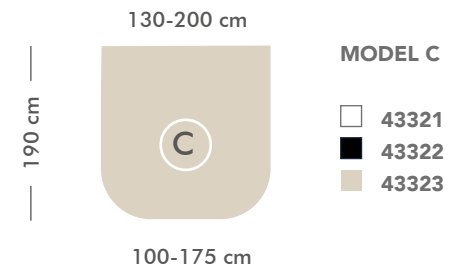

63022
Teak rectangular folding
table
80x60cm - H.75cm

63023
Teak rectangular folding
table
120x60cm - H.75cm

ELASTIC COTTON SHEET

FREE STYLE

50803 
Duvet Cover
Single Beige
100% Cotton
Cover: 150x240cm
Pillowcase: 90x45cm