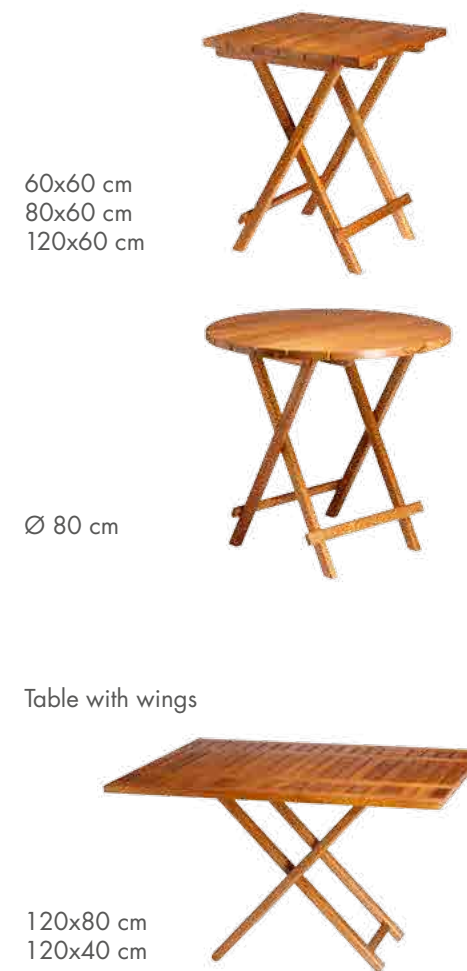

Four different folding tables

60x60 cm
80x60 cm
120x60 cm

Ø 80 cm

Table with wings

120x80 cm
120x40 cm