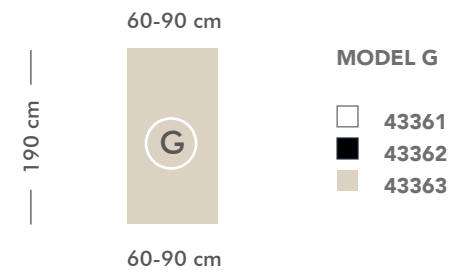

63022
Teak rectangular folding
table
80x60cm - H.75cm

63023
Teak rectangular folding
table
120x60cm - H.75cm

ELASTIC COTTON SHEET

FREE STYLE

50803 
Duvet Cover
Single Beige
100% Cotton
Cover: 150x240cm
Pillowcase: 90x45cm